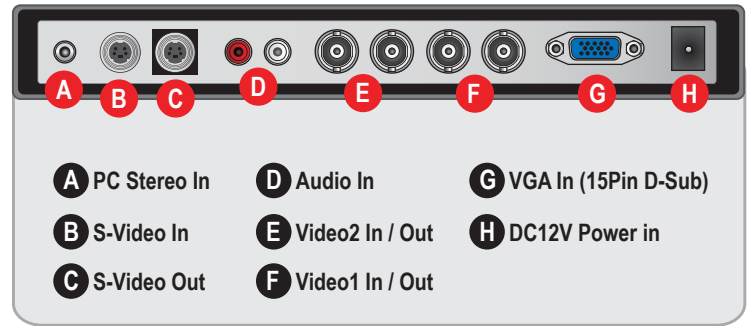

INPUT INTERFACE