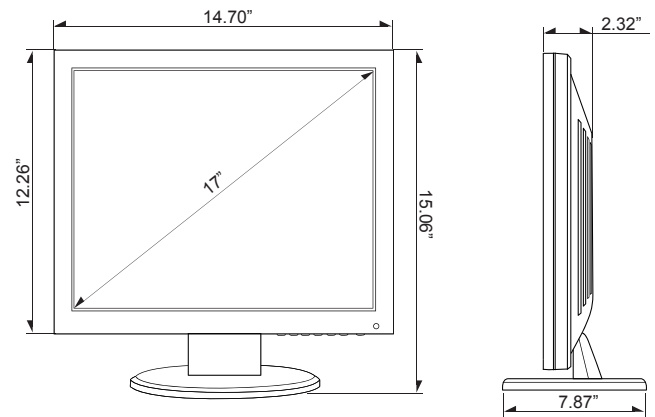

DIMENSIONS