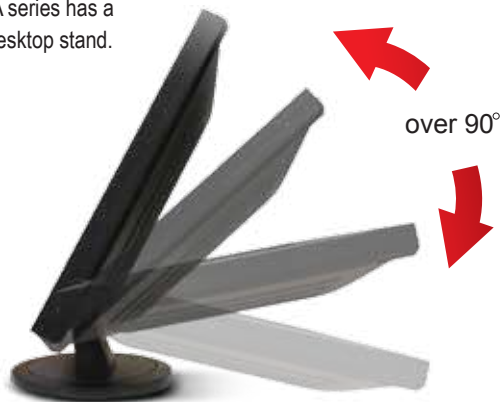

SPECIFICATIONS

17RCA	
Display	
Screen Size	17 Inch
Max. Resolution	1280 x 1024 @ 75Hz
Pixel Pitch	0.264 x 0.264mm
Brightness	250cd/m²
Contrast Ratio	1000 : 1
Aspect Ratio	5 : 4
Viewing Angle (H/V)	160° / 160°
Display Color	16.2 Million
Response Time	< 5ms
Video System	NTSC / PAL
Interface	
Video In / Out (BNC Type)	2 In / 2 Out
S-Video In / Out	1 In / 1 Out
VGA In (15Pin D-Sub)	1 In
Stereo Audio In (RCA Type)	1 In
PC Stereo In	1 In
Transmitter	
Remote Control	Optional
Audio	
Built-in Speakers	Optional
Features	
Filter Type	3D Comb Filter
LCD Protection Glass	N/A
Multi Language	English, Spanish, French, German, Italian
General	
Outline Dimension (W x H x D)	14.70" x 15.06" x 7.87"
Net Weight	3.6Kg (7.9lbs)
Material / Color	ABS Plastic / Black
Desk Top Stand	Tilt Back
Part / Labor	3year / 3year
Consumption: < On	< 35W
	AC100 ~ 240V(50/60Hz)
Electrical Ratings	DC12V / 3.5A
Operating Temperature	0° ~ 40° C / 32° ~ 104° F
Storage Temperature	-20° ~ 60° C / -4° ~ 140° F
Mounts	
VESA™ Mount Size	75 x 75mm
Wall	WB-5, WB-10, WB-30, WB-31
Ceiling	CMK-01
Rack	RMK-08

TILT CAPABILITY

The RCA series has a tiltable desktop stand.